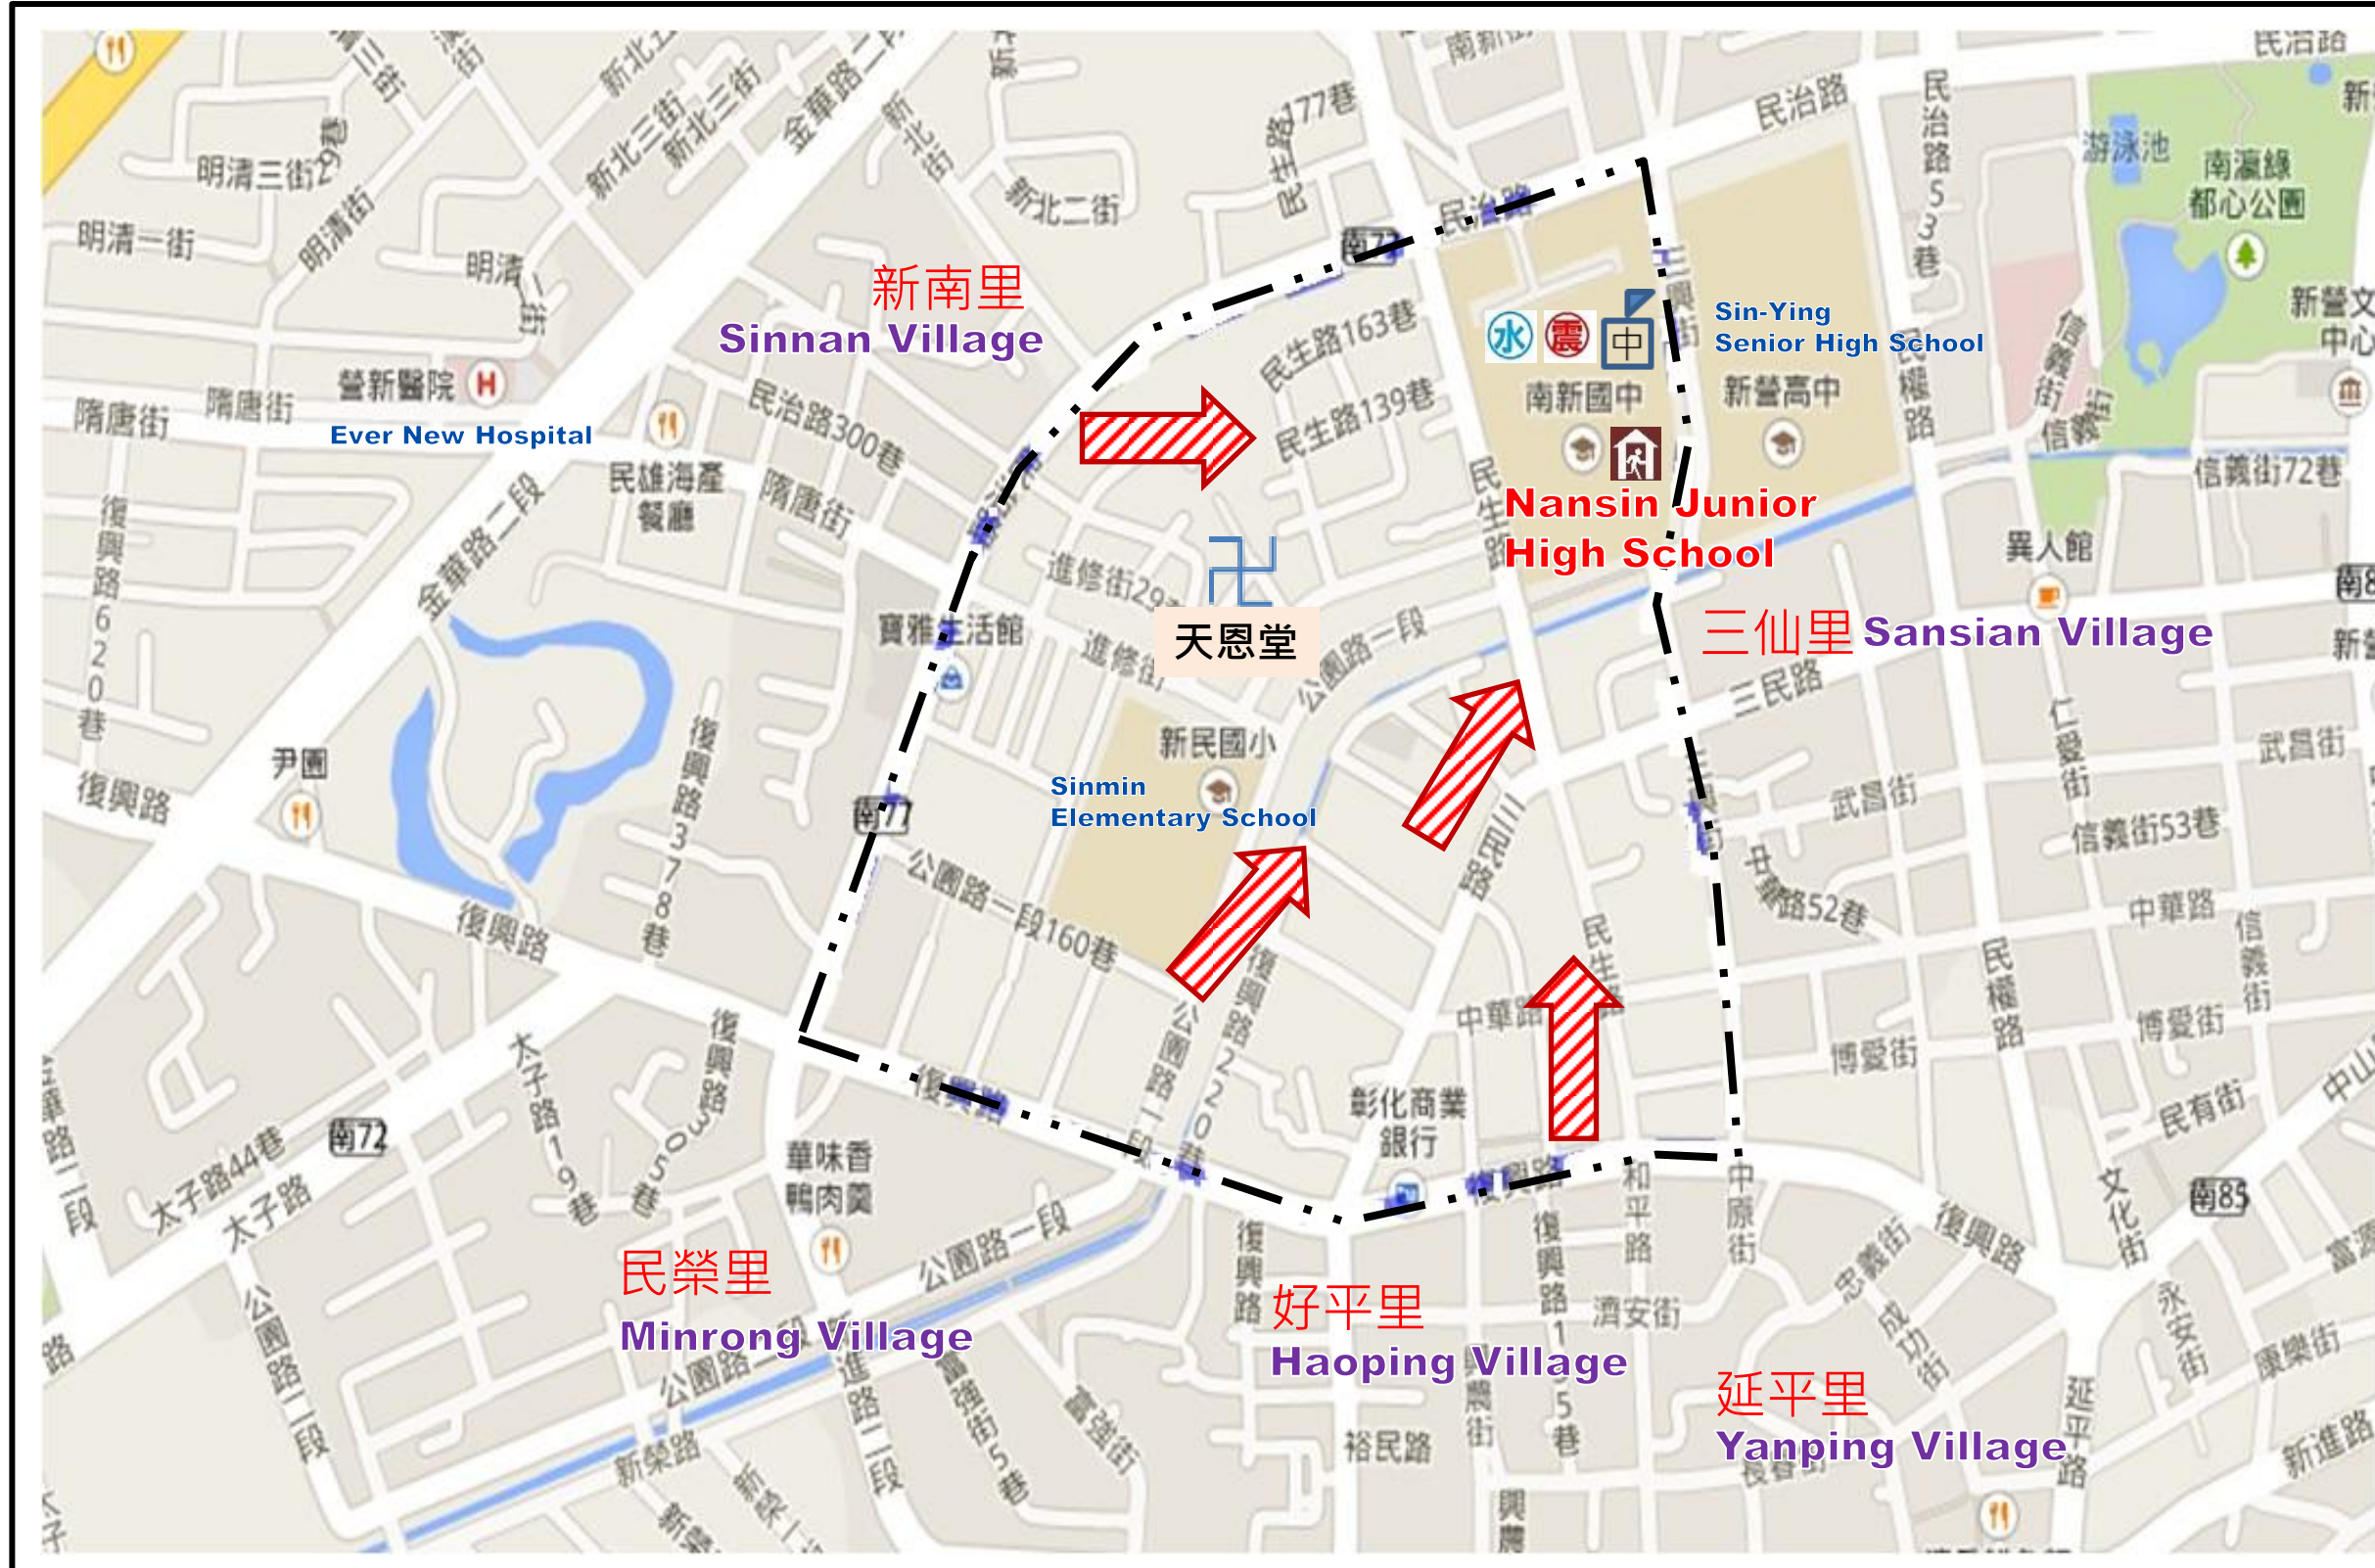

防災資訊表 Information Table

行政區位圖

The Map of Administrative District

災情通報單位 Notification Unit

- 臺南市災害應變中心Tainan Emergency Operation Center
  民治專線Min Zhi Number : 06-6569119
  永華專線Yong Hua : 06-2989119
- 新營區災害應變中心Sinying District Emergency Operation Center
  電話Number:06-6322015
- 消防局報案電話Fire Department Number :119
- 警察局報案電話Police Number :110
- 市民服務熱線Citizen Helpline :1999

緊急聯絡人 Emergency Contact Person

- 民生里里長：陳慶祥
- Minsheng Chief of Village: Chen Ching-Hsiang
  電話phone number : 06-6326771
  手機phone number : 0912100869

防災資訊網站

Emergency Information Website

- 內政部消防署(National Fire Agency)
  <http://www.nfa.gov.tw>
- 臺南市政府消防局(Tainan Fire Department)
  <http://119.tainan.gov.tw/>
- 臺南市政府新營區公所 (Tainan Sinying District Office)
  <http://www.sych.gov.tw/>
- 臺南市政府災害應變告示網(Tainan Disaster Posting Net)
  <http://disaster.tainan.gov.tw>

避難原則 Principle Of Refuge

- 水災：就地避難或垂直避難；低窪地區前往避難收容處所
- 地震：前往開放空間或公園避難
- Flood：Take refuge in higher place. When in lower place, go to the Emergency Shelter.
- Earthquake: go to open space or parks.

避難收容處所Emergency Shelter

- 臺南市立南新國民中學
  Tainan Municipal Nansin Junior High School
  地址：民治路65號 電話：(06) 6563129
  No.65, Minzhi Rd Tel : 06-6563129

臺南市政府105年08修正
Made in August, 2016 by Tainan City Government

道路(Road)	標示(Sign)		設施(Facilities)			
省道 Provincial Highway	疏散避難方向 Evacuation Route	備有無障礙設施 barrier-free-equipment	地震避難收容處所 Shelter for Earthquake	消防單位 Fire Station	物資儲備點 Supplies Reserve Loca.	通訊設備放置點 Communication Equipment Loca.
鄉道 Vil.road	適用地震災害 Apply to Earthquake	廟宇 Temple	水災避難收容處所 Shelter for Flood	警察單位 Police Station	取水點 Draw-off point	車輛及人員轉運集結點 Vehicle and people's transfer post
行政區域界線	適用水災災害 Apply to Flood	國小 Elementary School	海嘯避難收容處所 Shelter for Tsunami	醫療院所 Hospital	直升機起降點 Helicopter Pad	垃圾集結點 Garbage assembly area
里界線 Vil. dividing line	適用海嘯災害 Apply to Tsunami	國中 Junior high school	土石流避難收容處所 Shelter for Mudslides	身心障礙福利機構 Disabled Welfare Organization	指揮中心 Emergency Operation Center	砂包放置點位 Sand bag placing location
	適用土石流災害 Apply to Mudslides	地標 Landmark	复合型避難收容處所 Multi-function Shelter	老人福利機構 Senior Welfare Organization	救援器材放置點 Rescuing Equipment Loca.